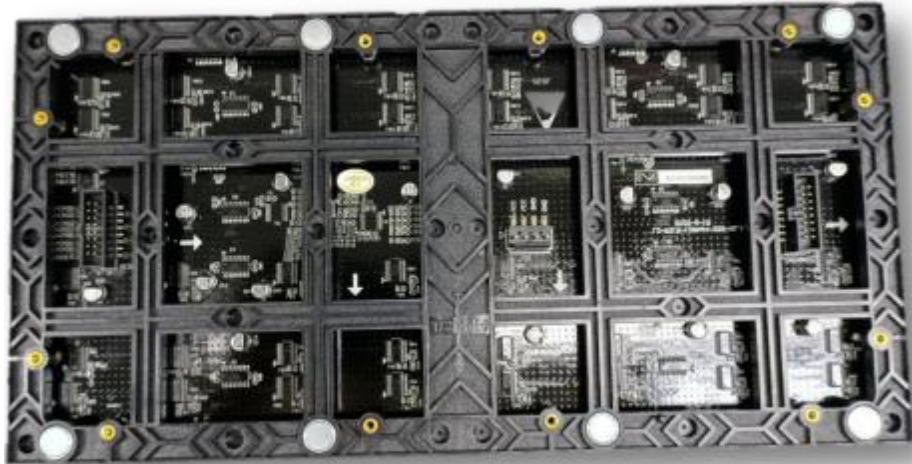

High Contrast

3 Layers Coating Protection

High Brightness

High quality LED brings brightness up to 10,000nits.

The pixel pitches are P1.9, P2.6, P2.9, P3, P4, P5, P6, P8, and P10.

High Resolution

Fine pixel pitches form high resolution which can capture and hold the attention of passersby.

Energy Saving

We use customized PCB and power supply, so average power consumption is less than $150\text{W}/\text{m}^2$. Compared with the similar products in the market, our OA2 series LED display saves 20% energy.

Ultra-wide Viewing Angle

With 160° wide viewing angle, the screen can be seen from as various positions as possible.

Three Layers Coating Protection

Three layers high quality conformal coating protects the driving IC and other electron components from dust and humidity.